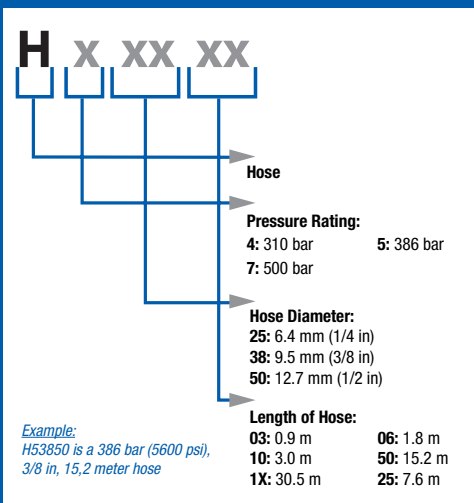

Airless High Pressure Hose

Genuine Graco Parts

XTR-7 Airless Spray Gun

- 248609 Round handle, four-finger trigger, GHD tip guard, NO TIP
- 248610 Round handle, four-finger trigger, 519 flat tip
- 248611 Oval-insulated handle, four-finger trigger, 519 GHD RAC tip
- 248612 Oval-insulated handle, two-finger trigger, 519 GHD RAC tip
- 248613 Round handle, four-finger trigger, 519 GHD RAC tip
- 248614 Round handle, two-finger trigger, 519 GHD RAC tip

XTR-7 Airless Spray Gun Accessories

- 287450 2-finger trigger kit
- 287449 4-finger round trigger kit
- 287451 4-finger oval insulation trigger kit
- 246294 10 in (254 mm) gun extension, 500 bar (50 MPa, 7250 psi)
- 246295 15 in (380 mm) gun extension, 500 bar (50 MPa, 7250 psi)
- 246296 18 in (457 mm) gun extension, 500 bar (50 MPa, 7250 psi)
- 246297 180° spray nozzle, 7/8-14 UNC-2B, 500 bar (50 MPa, 7250 psi)
- 248837 Gun repair kit, includes gasket, needle and seat
- 245994 GHD tip guard kit
- 287032 Filter, 60 mesh
- 287033 Filter, 100 mesh
- 287034 Filter, 60 and 100 mesh combination

Technical Specifications

Working pressure ..... 310 bar (4500 psi), 386 bar (5600 psi), 500 bar (7250 psi)
Temperature rating (all sizes)..... - 40 to 180°C
Chemical resistance ..... Hose cover resistant to a wide variety of solvents, acids and bases
Weather resistance .....Hose cover has outstanding resistance
..... to oxygen, ozone, sunlight and general weather conditions
Electrical properties .....Conductive hose

Xtreme-Duty airless high pressure hose has passed the following quality and performance tests:

Impulse - Burst - Cold Bend - Flexibility - Change of Length - Visual Inspections

Xtreme-Duty 310 bar (4500 psi) High Pressure Hose

Part Number	Length	Diameter	End Connections - 1 & 2 (Female)
H42503	0.9m (3 ft)	6.4 mm (1/4")	1/4"(6.4mm)
H42506	1.8m (6 ft)	6.4 mm (1/4")	1/4"(6.4mm)
H42510	3.0m (10 ft)	6.4 mm (1/4")	6.4 mm (1/4")
H42525	7.6m (25 ft)	6.4 mm (1/4")	6.4 mm (1/4")
H42550	15.2m (50 ft)	6.4 mm (1/4")	6.4 mm (1/4")
H4251X	30.4 m (100 ft)	6.4 mm (1/4")	6.4 mm (1/4")
H43803	0.9m (3 ft)	9.5 mm (3/8")	9.5 mm (3/8")
H43806	1.8m (6 ft)	9.5 mm (3/8")	9.5 mm (3/8")
H43810	3.0m (10 ft)	9.5 mm (3/8")	9.5 mm (3/8")
H43825	7.6m (25 ft)	9.5 mm (3/8")	9.5 mm (3/8")
H43850	15.2m (50 ft)	9.5 mm (3/8")	9.5 mm (3/8")
H4381X	30.4 m (100 ft)	9.5 mm (3/8")	9.5 mm (3/8")
H45010	3.0m (10 ft)	12.7 mm (1/2")	12.7 mm (1/2")
H45025	7.6m (25 ft)	12.7 mm (1/2")	12.7 mm (1/2")
H45050	15.2m (50 ft)	12.7 mm (1/2")	12.7 mm (1/2")
H4501X	30.4 m (100 ft)	12.7 mm (1/2")	12.7 mm (1/2")

Xtreme-Duty 386 bar (5600 psi) High Pressure Hose

Part Number	Length	Diameter	End Connections - 1 & 2 (Female)
H52503	0.9m (3 ft)	6.4 mm (1/4")	1/4"(6.4mm)
H52506	1.8m (6 ft)	6.4 mm (1/4")	1/4"(6.4mm)
H52510	3.0m (10 ft)	6.4 mm (1/4")	6.4 mm (1/4")
H52525	7.6m (25 ft)	6.4 mm (1/4")	6.4 mm (1/4")
H52550	15.2m (50 ft)	6.4 mm (1/4")	6.4 mm (1/4")
H5251X	30.4 m (100 ft)	6.4 mm (1/4")	6.4 mm (1/4")
H53803	0.9m (3 ft)	9.5 mm (3/8")	9.5 mm (3/8")
H53806	1.8m (6 ft)	9.5 mm (3/8")	9.5 mm (3/8")
H53810	3.0m (10 ft)	9.5 mm (3/8")	9.5 mm (3/8")
H53825	7.6m (25 ft)	9.5 mm (3/8")	9.5 mm (3/8")
H53850	15.2m (50 ft)	9.5 mm (3/8")	9.5 mm (3/8")
H5381X	30.4 m (100 ft)	9.5 mm (3/8")	9.5 mm (3/8")
H55010	3.0m (10 ft)	12.7 mm (1/2")	12.7 mm (1/2")
H55025	7.6m (25 ft)	12.7 mm (1/2")	12.7 mm (1/2")
H55050	15.2m (50 ft)	12.7 mm (1/2")	12.7 mm (1/2")
H5501X	30.4 m (100 ft)	12.7 mm (1/2")	12.7 mm (1/2")

Xtreme-Duty 500 bar (7250 psi) High Pressure Hose